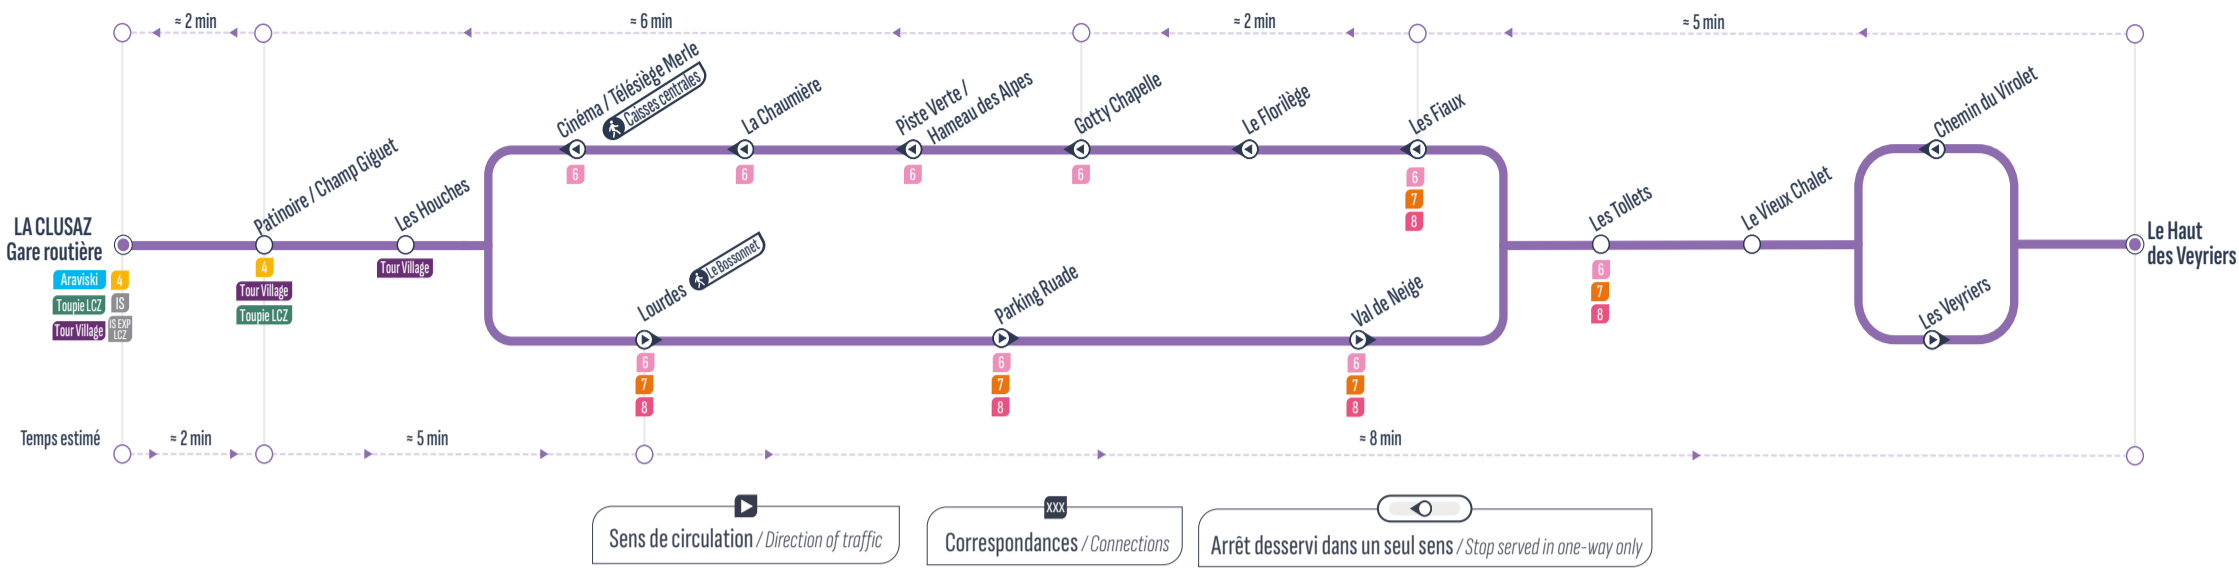

BOUCLE

| | | | | | | | | | |
|---------------------------------|------|------|-------|-------|-------|-------|-------|-------|-------|
| Gare Routière - Salon des Dames | 8:20 | 9:20 | 10:20 | 12:10 | 13:20 | 14:20 | 15:20 | 17:20 | 18:20 |
| Patinoire / Champ Giguet | 8:22 | 9:22 | 10:22 | 12:12 | 13:22 | 14:22 | 15:22 | 17:22 | 18:22 |
| Les Houches | 8:25 | 9:25 | 10:25 | 12:15 | 13:25 | 14:25 | 15:25 | 17:25 | 18:25 |
| Lourdes | 8:27 | 9:27 | 10:27 | 12:17 | 13:27 | 14:27 | 15:27 | 17:27 | 18:27 |
| Parking Ruade | 8:28 | 9:28 | 10:28 | 12:18 | 13:28 | 14:28 | 15:28 | 17:28 | 18:28 |
| Val de Neige | 8:29 | 9:29 | 10:29 | 12:19 | 13:29 | 14:29 | 15:29 | 17:29 | 18:29 |
| Les Tollets | 8:30 | 9:30 | 10:30 | 12:20 | 13:30 | 14:30 | 15:30 | 17:30 | 18:30 |
| Le Vieux Chalet | 8:32 | 9:32 | 10:32 | 12:22 | 13:32 | 14:32 | 15:32 | 17:32 | 18:32 |
| Les Veyriers | 8:34 | 9:34 | 10:34 | 12:24 | 13:34 | 14:34 | 15:34 | 17:34 | 18:34 |
| Le Haut des Veyriers | 8:35 | 9:35 | 10:35 | 12:25 | 13:35 | 14:35 | 15:35 | 17:35 | 18:35 |
| Chemin du Virolet | 8:37 | 9:37 | 10:37 | 12:27 | 13:37 | 14:37 | 15:37 | 17:37 | 18:37 |
| Le Vieux Chalet | 8:38 | 9:38 | 10:38 | 12:28 | 13:38 | 14:38 | 15:38 | 17:38 | 18:38 |
| Les Tollets | 8:40 | 9:40 | 10:40 | 12:30 | 13:40 | 14:40 | 15:40 | 17:40 | 18:40 |
| Les Fiaux | 8:40 | 9:40 | 10:40 | 12:30 | 13:40 | 14:40 | 15:40 | 17:40 | 18:40 |
| Le Florilège | 8:41 | 9:41 | 10:41 | 12:31 | 13:41 | 14:41 | 15:41 | 17:41 | 18:41 |
| Gotty Chapelle | 8:42 | 9:42 | 10:42 | 12:32 | 13:42 | 14:42 | 15:42 | 17:42 | 18:42 |
| Piste Verte / Hameau des Alpes | 8:43 | 9:43 | 10:43 | 12:33 | 13:43 | 14:43 | 15:43 | 17:43 | 18:43 |
| La Chaumière | 8:44 | 9:44 | 10:44 | 12:34 | 13:44 | 14:44 | 15:44 | 17:44 | 18:44 |
| Cinéma / Télésiège Merle | 8:44 | 9:44 | 10:44 | 12:34 | 13:44 | 14:44 | 15:44 | 17:44 | 18:44 |
| Les Houches | 8:45 | 9:45 | 10:45 | 12:35 | 13:45 | 14:45 | 15:45 | 17:45 | 18:45 |
| Patinoire / Champ Giguet | 8:48 | 9:48 | 10:48 | 12:38 | 13:48 | 14:48 | 15:48 | 17:48 | 18:48 |
| Gare Routière - Salon des Dames | 8:50 | 9:50 | 10:50 | 12:40 | 13:50 | 14:50 | 15:50 | 17:50 | 18:50 |