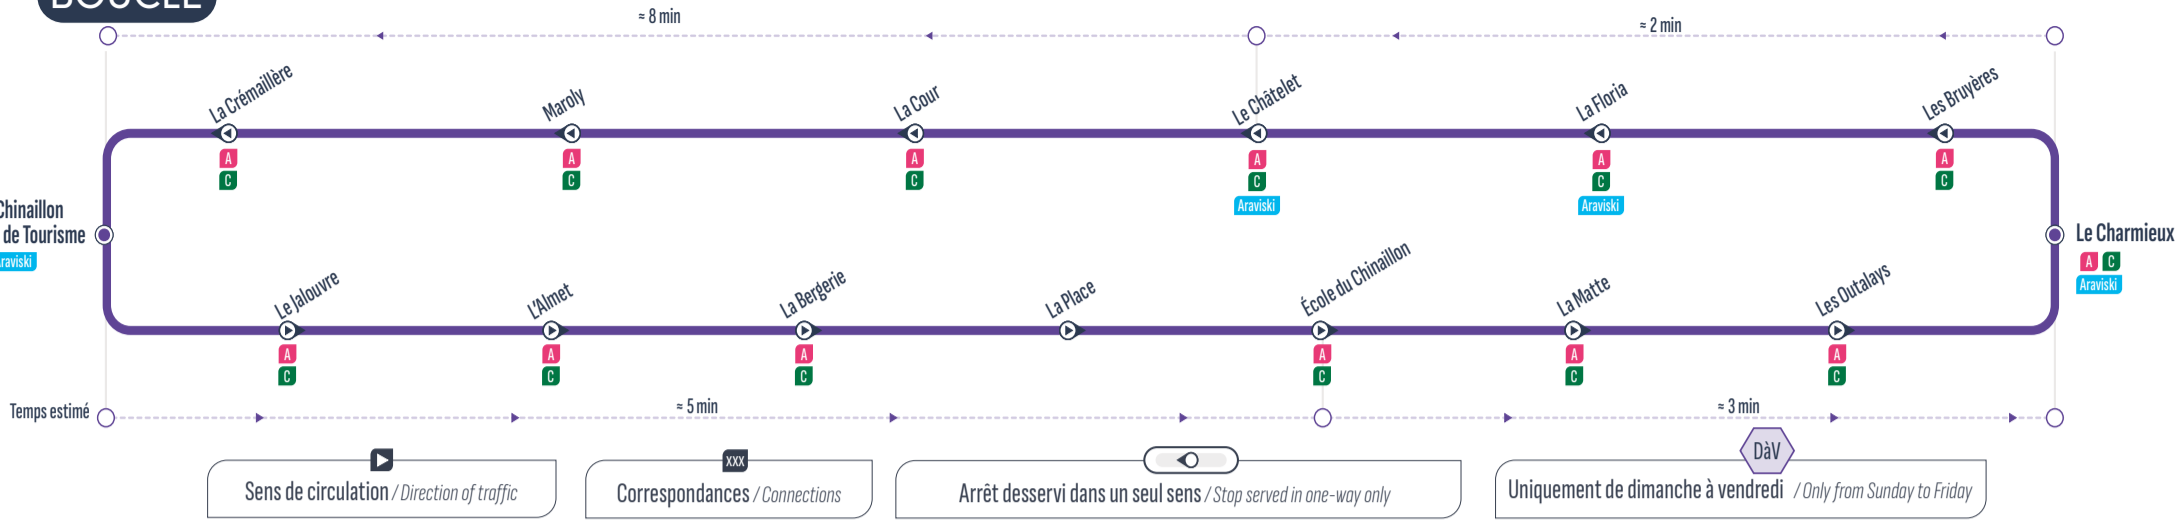

BOUCLE

Sens de circulation / Direction of traffic: Indicated by a right-pointing arrow.
Correspondances / Connections: Indicated by a 'XXX' symbol.
Arrêt desservi dans un seul sens / Stop served in one-way only: Indicated by a left-pointing arrow.
Uniquement de dimanche à vendredi / Only from Sunday to Friday: Indicated by a 'DàV' symbol.